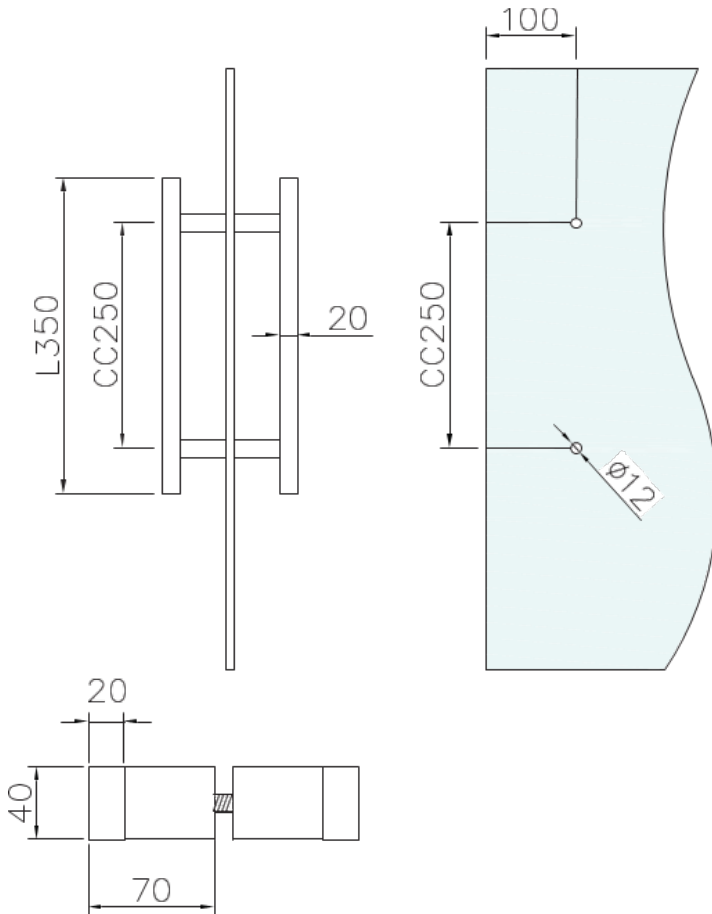

## Pull Handle

### Model: HW-SH350BN

- Size: 14"
- BRASS INSERTS
- BRASS COLLARS
- SOLID STAINLESS STEEL WASHERS
- STAINLESS STEEL BOLTS & SCREWS
- STAINLESS STEEL 304 CONSTRUCTION
- FINISH: BRUSHED NICKEL

Disclaimer: Nerval makes every effort to provide accurate specification data. However, specification may change without notice. Please visit nerval website to see NERVAL'S TERMS AND CONDITIONS.